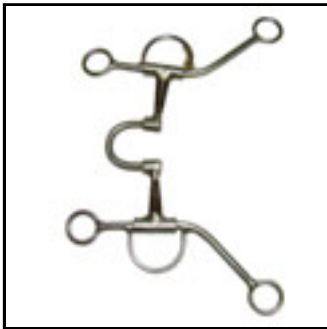

000330
Head Straps luxe. Woven
Talabarateria Carlos Alberto Vill
Head Straps luxe. Woven. Silver.

O00016
Head Straps Leather Luxe
Talabarateria Carlos Alberto Vill
Head Straps Luxe. Leather manufactured.

---> Bits

73887
Twist Iron Bit Model
Teskey's
Twist Iron Bit Model.

O00013
Stainless Steel Bit Model.
REA
Stainless Steel Bit Model.

261110
High Port Bit Model.
ParTrade
High Port Bit Model. Aluminum.

25003
Regular Bit MV
Mundo Vaquero
Regular Bit. MV model. Copper.